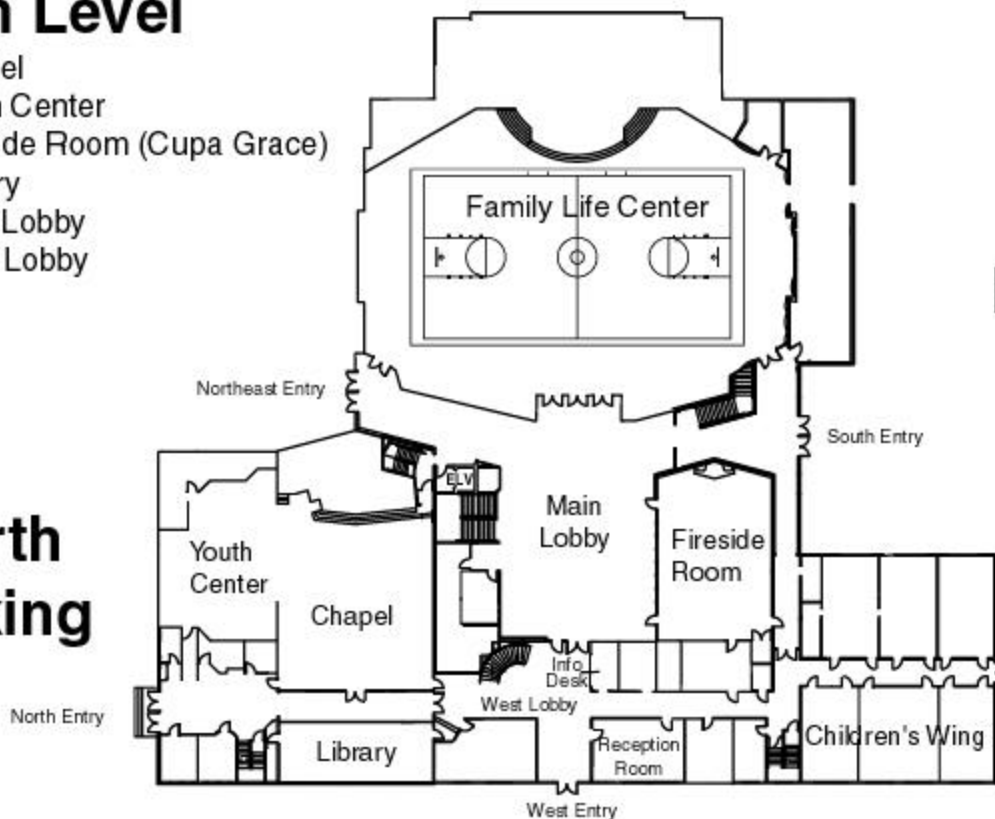

Grace Community Church Building Map

M Street

Main Level

- Chapel
- Youth Center
- Fireside Room (Cupa Grace)
- Library
- Main Lobby
- West Lobby

South Parking

12th Street

North Parking

West Parking

Auburn Way South

Lower Level

- B61-67 - Adult Classrooms
- B70-79 - Children's Classrooms
- B68 - Choir Rehearsal Room